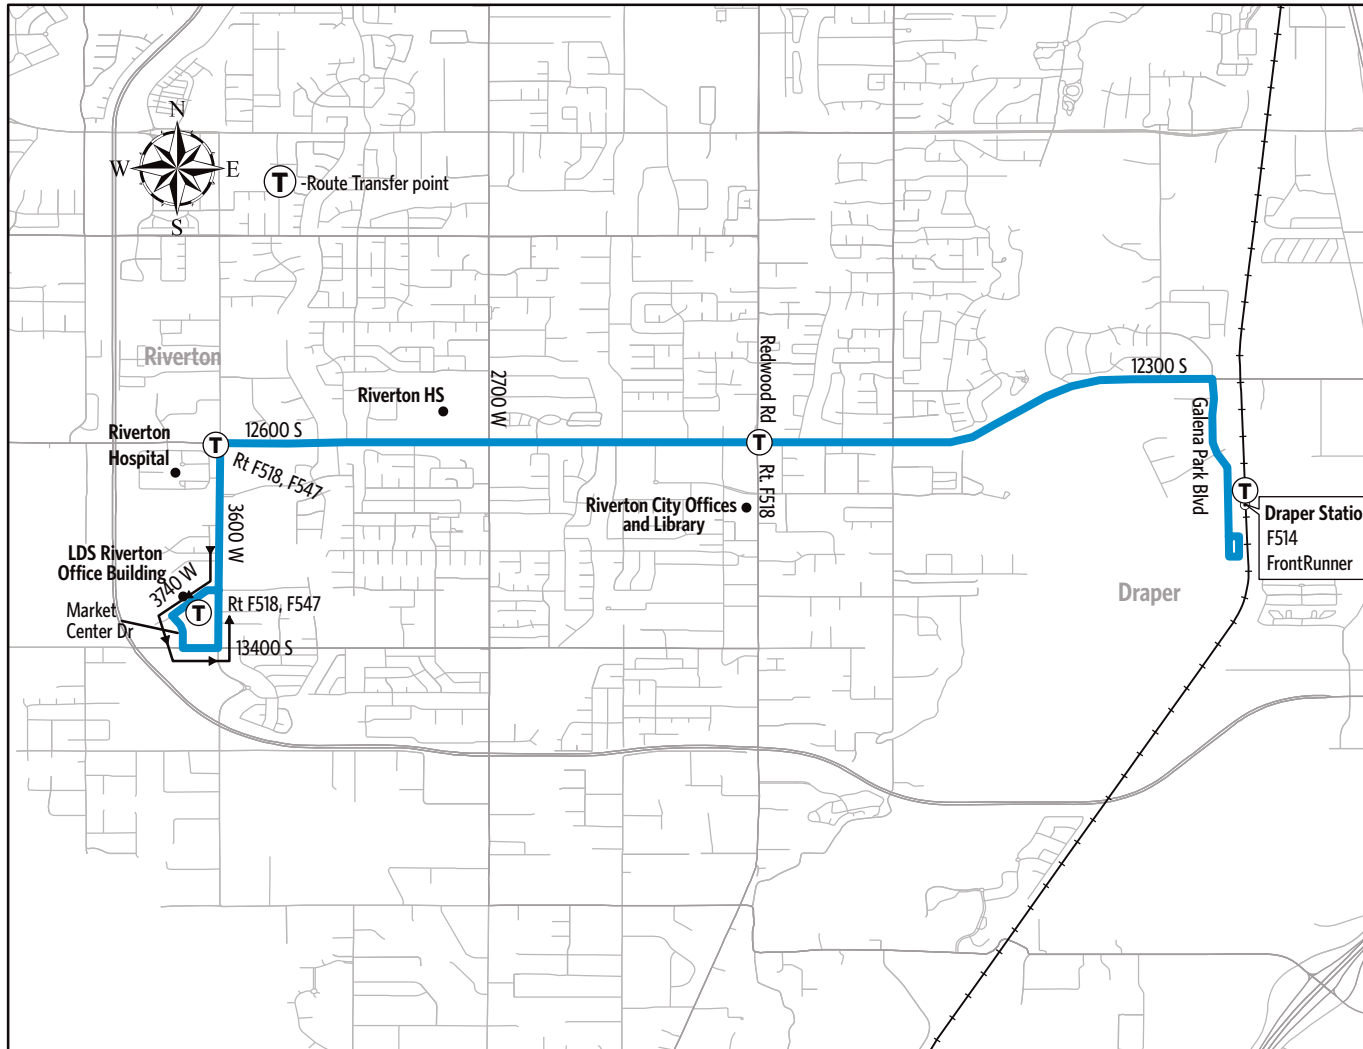

Upon payment of a fare, a transfer is good for travel in any direction, including return trip, for two (2) hours until the time cut. The value of a transfer towards a fare on a more expensive service is the regular cash fare.

Timepoints are approximate and may vary due to road and traffic conditions

Effective August 2018

Route 526 - 12600 South

SEE SOMETHING? SAY SOMETHING!

To contact UTA police:
Call: 801-287-EYES (801-287-3937)
Or Text UTATIP and your tip to 274637