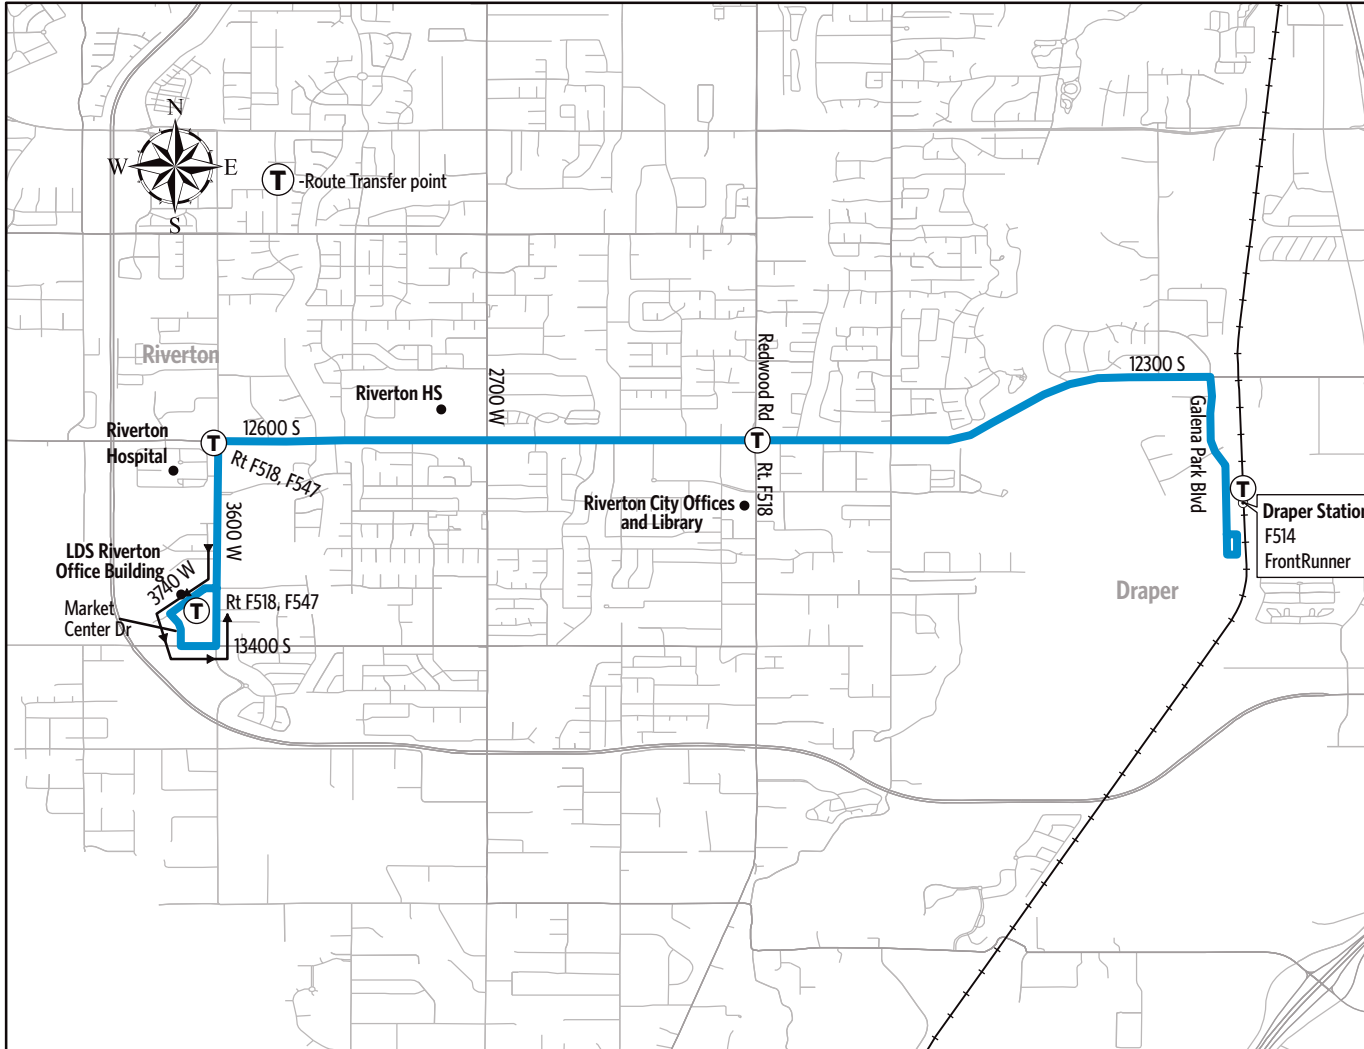

Upon payment of a fare, a transfer is good for travel in any direction, including return trip, for two (2) hours until the time cut. The value of a transfer towards a fare on a more expensive service is the regular cash fare.

Timepoints are approximate and may vary due to road and traffic conditions

Effective August 2018

Route 526 - 12600 South

SEE SOMETHING? SAY SOMETHING!

To contact UTA police:
Call: 801-287-EYES (801-287-3937)
Or Text UTATIP and your tip to 274637