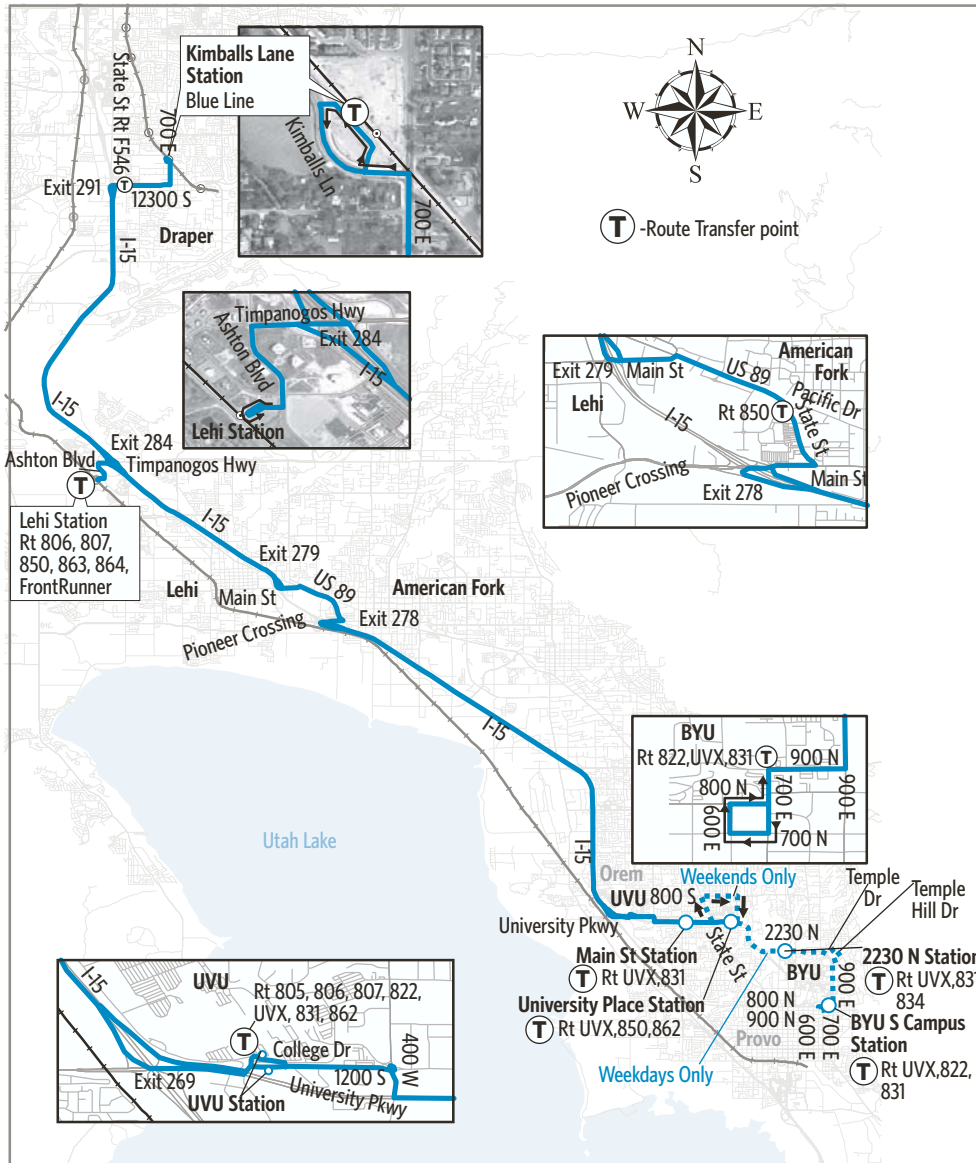

Route 811-Utah Valley TRAX Connector

For Information Call 801-RIDE-UTA (801-743-3882)
outside Salt Lake County 888-RIDE-UTA (888-743-3882)
www.rideuta.com

811

Utah Valley TRAX Connector/ Draper/UVU

HOW TO USE THIS SCHEDULE

Determine your timepoint based on when you want to leave or when you want to arrive. Read across for your destination and down for your time and direction of travel. A route map is provided to help you relate to the timepoints shown. Weekday, Saturday & Sunday schedules differ from one another.

UTA SERVICE DIRECTORY

- General Information, Schedules, Trip Planning and Customer Feedback: 801-RIDE-UTA (801-743-3882)
- Outside Salt Lake County call 888-RIDE-UTA (888-743-3882)
- For 24 hour automated service for next bus available use option 1. Have stop number and 3 digit route number (use 0 or 00 if number is not 3 digits).
- Pass By Mail Information 801-262-5626
- For Employment information please visit <http://www.rideuta.com/careers/>
- Travel Training 801-287-2275

LOST AND FOUND

Weber/South Davis: 801-626-1207 option 3
Utah County: 801-227-8923
Salt Lake County: 801-287-4664
F-Route: 801-287-5355

FARES

Exact Fare is required. Fares are subject to change.

ACCESSIBLE SERVICE

Wheelchair accessible buses are available on all routes. Alternate format schedules are available upon request. Telephone communication for deaf/hearing impaired persons is available by dialing 711.

TRANSFERS

Upon payment of a fare, a transfer is good for travel in any direction, including return trip, for two (2) hours until the time cut. The value of a transfer towards a fare on a more expensive service is the regular cash fare.

BIKES ON BUSES

The Bikes on Buses service is available on all buses, except Paratransit.

HOLIDAYS

Please check rideuta.com for holiday service information.