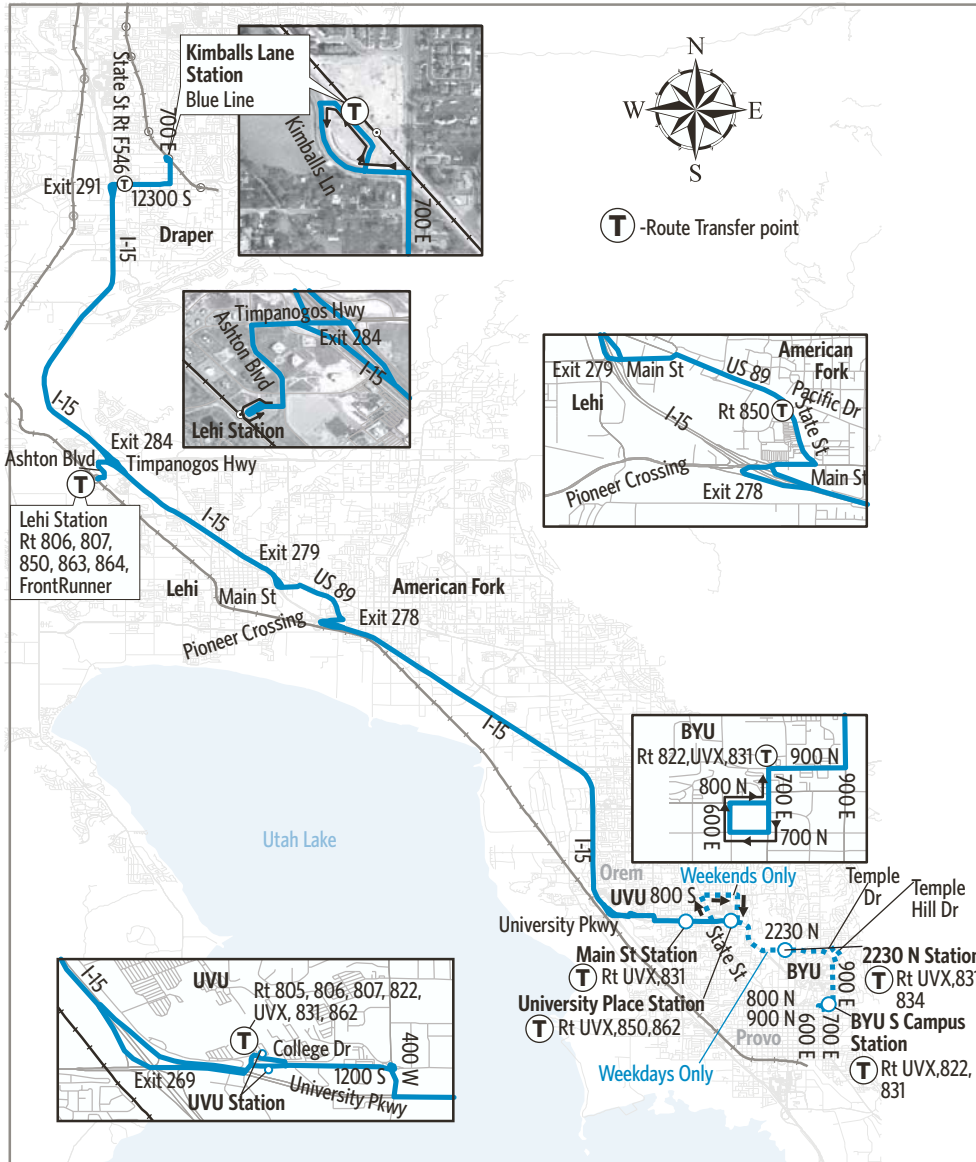

Route 811-Utah Valley TRAX Connector

For Information Call 801-RIDE-UTA (801-743-3882)
outside Salt Lake County 888-RIDE-UTA (888-743-3882)
www.rideuta.com

HOW TO USE THIS SCHEDULE

Determine your timepoint based on when you want to leave or when you want to arrive. Read across for your destination and down for your time and direction of travel. A route map is provided to help you relate to the timepoints shown. Weekday, Saturday & Sunday schedules differ from one another.

UTA SERVICE DIRECTORY

- General Information, Schedules, Trip Planning and Customer Feedback: 801-RIDE-UTA (801-743-3882)
- Outside Salt Lake County call 888-RIDE-UTA (888-743-3882)
- For 24 hour automated service for next bus available use option 1. Have stop number and 3 digit route number (use 0 or 00 if number is not 3 digits).
- Pass By Mail Information 801-262-5626
- For Employment information please visit <http://www.rideuta.com/careers/>
- Travel Training 801-287-2275

LOST AND FOUND

Weber/South Davis: 801-626-1207 option 3
Utah County: 801-227-8923
Salt Lake County: 801-287-4664
F-Route: 801-287-5355

FARES

Exact Fare is required. Fares are subject to change.

ACCESSIBLE SERVICE

Wheelchair accessible buses are available on all routes. Alternate format schedules are available upon request. Telephone communication for deaf/hearing impaired persons is available by dialing 711.

TRANSFERS

Upon payment of a fare, a transfer is good for travel in any direction, including return trip, for two (2) hours until the time cut. The value of a transfer towards a fare on a more expensive service is the regular cash fare.

BIKES ON BUSES

The Bikes on Buses service is available on all buses, except Paratransit.

HOLIDAYS

Please check rideuta.com for holiday service information.

811