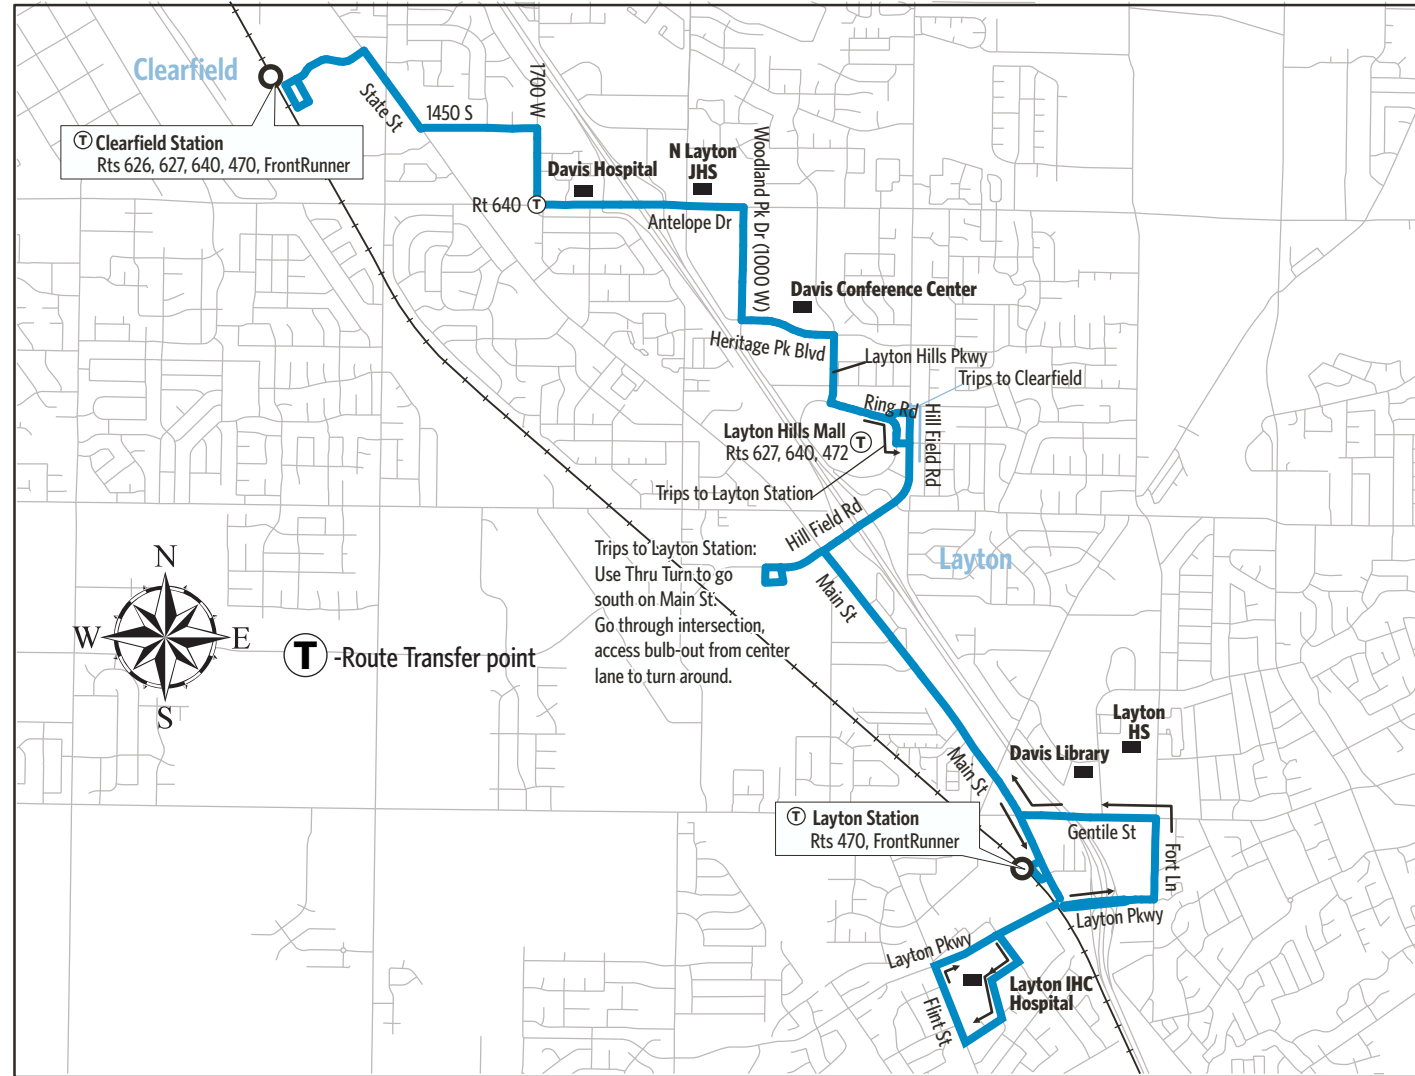

Route 628 Midtown Trolley Layton/Clearfield Circulator

For Information Call 801-RIDE-UTA (801-743-3882)
outside Salt Lake County 888-RIDE-UTA (888-743-3882)
www.rideuta.com

628

INTERPRETER

801-RIDE-UTA
call (801-743-3882)
Toll-Free (888-743-3882)

Determine your timepoint based on when you want to leave or when you want to arrive. Read across for your destination and down for your time and direction of travel. A route map is provided to help you relate to the timepoints shown. Weekday, Saturday & Sunday schedules differ from one another.

Upon payment of a fare, a transfer is good for travel in any direction, including return trip, for two (2) hours until the time cut. The value of a transfer towards a fare on a more expensive service is the regular cash fare.

SATURDAY

To Clearfield Station

Layton Station	Gentile & Fort Ln	Hillfield Rd & Main	Layton Hills Mall	Davis Conference Center	Antelope Dr & Woodland Park	Davis Hospital	Clearfield Station
842a	847a	851a	854a	857a	859a	902a	906a
907	912	916	919	922	924	927	931
937	942	946	949	952	954	957	1001
1007	1012	1016	1019	1022	1024	1027	1031
1037	1042	1046	1049	1052	1054	1057	1101
1107	1112	1116	1119	1122	1124	1127	1131
1137	1142	1146	1149	1152	1154	1157	1201p
1207p	1212p	1216p	1219p	1222p	1224p	1227p	1231
1237	1242	1246	1249	1252	1254	1257	101
107	112	116	119	122	124	127	131
137	142	146	149	152	154	157	201
202	207	211	215	218	220	224	228
235	240	244	248	251	253	257	301
305	310	314	318	321	323	327	331
337	342	346	350	353	355	359	403
405	410	414	418	421	423	427	431
437	442	446	450	453	455	459	503
501	507	511	515	518	520	524	528
537	543	547	551	554	556	600	604
601	607	611	615	618	620	624	628
643	648	652	655	658	700	703	707
704	709	713	716	719	721	724	728
737	742	746	749	752	754	757	801
804	809	813	816	819	821	824	828
837	842	846	849	852	854	857	901
904	909	913	916	919	921	924	928
937	942	946	949	952	954	957	1001
1004	1009	1013	1016	1019	1021	1024	1028