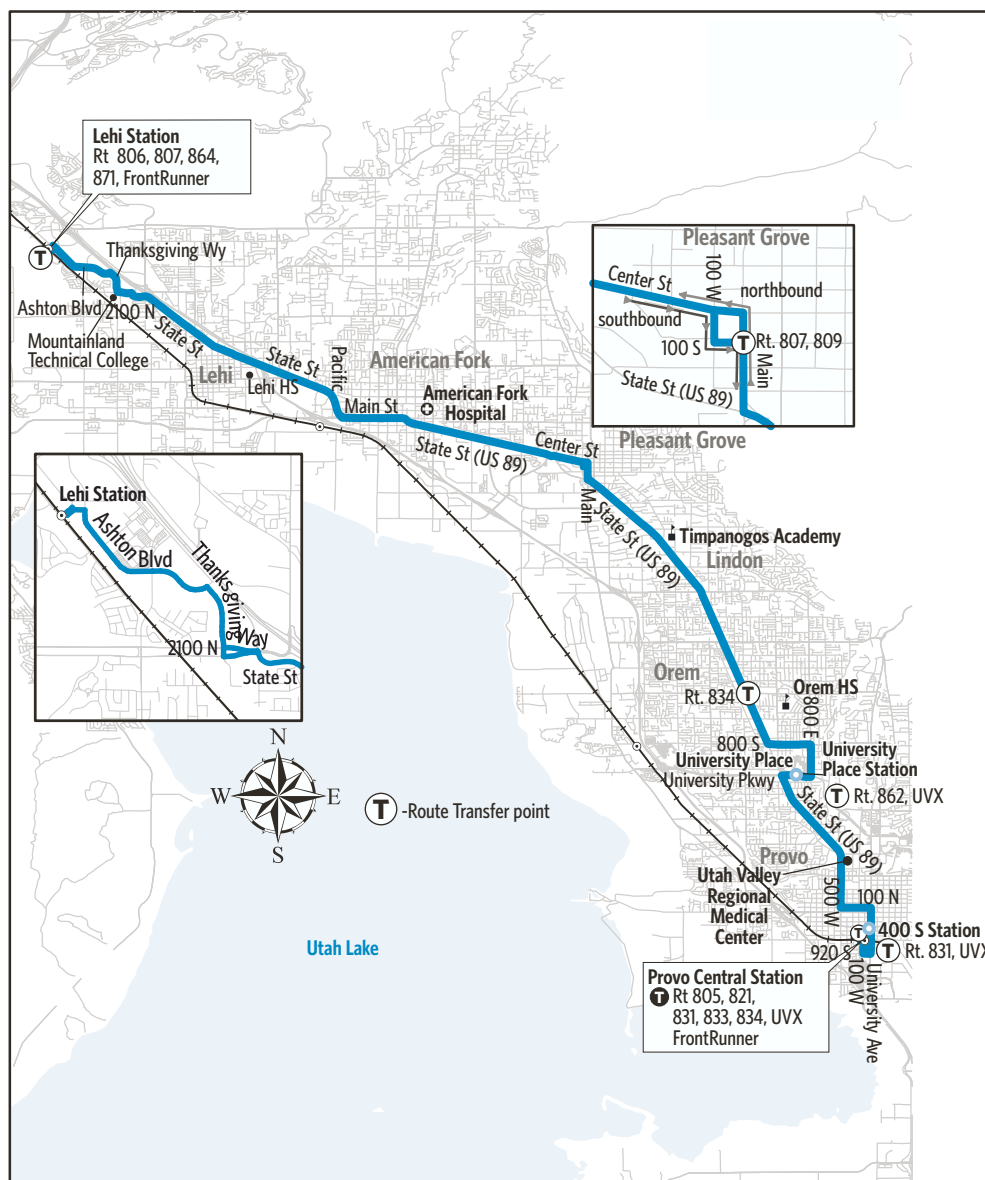

Route 850-State St

SEE SOMETHING? SAY SOMETHING!

To contact UTA police:
Call: 801-287-EYES (801-287-3937)
Or Text UTATIP and your tip to 274637

For Information Call 801-RIDE-UTA (801-743-3882)
outside Salt Lake County 888-RIDE-UTA (888-743-3882)
www.rideuta.com

850

State St

INTERPRETER

801-RIDE-UTA
call (801-743-3882)
Toll-Free (888-743-3882)

Intérprete 口譯 thông dịch viên
해석자 tumač переводчик
インタプリタ Dolmetscher 乗車券

HOW TO USE THIS SCHEDULE

Determine your timepoint based on when you want to leave or when you want to arrive. Read across for your destination and down for your time and direction of travel. A route map is provided to help you relate to the timepoints shown. Weekday, Saturday & Sunday schedules differ from one another.

UTA SERVICE DIRECTORY

- General Information, Schedules, Trip Planning and Customer Feedback: 801-RIDE-UTA (801-743-3882)
- Outside Salt Lake County call 888-RIDE-UTA (888-743-3882)
- For 24 hour automated service for next bus available use option 1. Have stop number and 3 digit route number (use 0 or 00 if number is not 3 digits).
- Pass By Mail Information 801-262-5626
- For Employment information please visit <http://www.rideuta.com/careers/>
- Travel Training 801-287-2275

LOST AND FOUND

Weber/South Davis: 801-626-1207 option 3
Utah County: 801-227-8923
Salt Lake County: 801-287-4664
F-Route: 801-287-5355

FARES

Exact Fare is required. Fares are subject to change.

ACCESSIBLE SERVICE

Wheelchair accessible buses are available on all routes. Alternate format schedules are available upon request. Telephone communication for deaf/hearing impaired persons is available by dialing 711.

TRANSFERS

Upon payment of a fare, a transfer is good for travel in any direction, including return trip, for two (2) hours until the time cut. The value of a transfer towards a fare on a more expensive service is the regular cash fare.

BIKES ON BUSES

The Bikes on Buses service is available on all buses, except Paratransit.