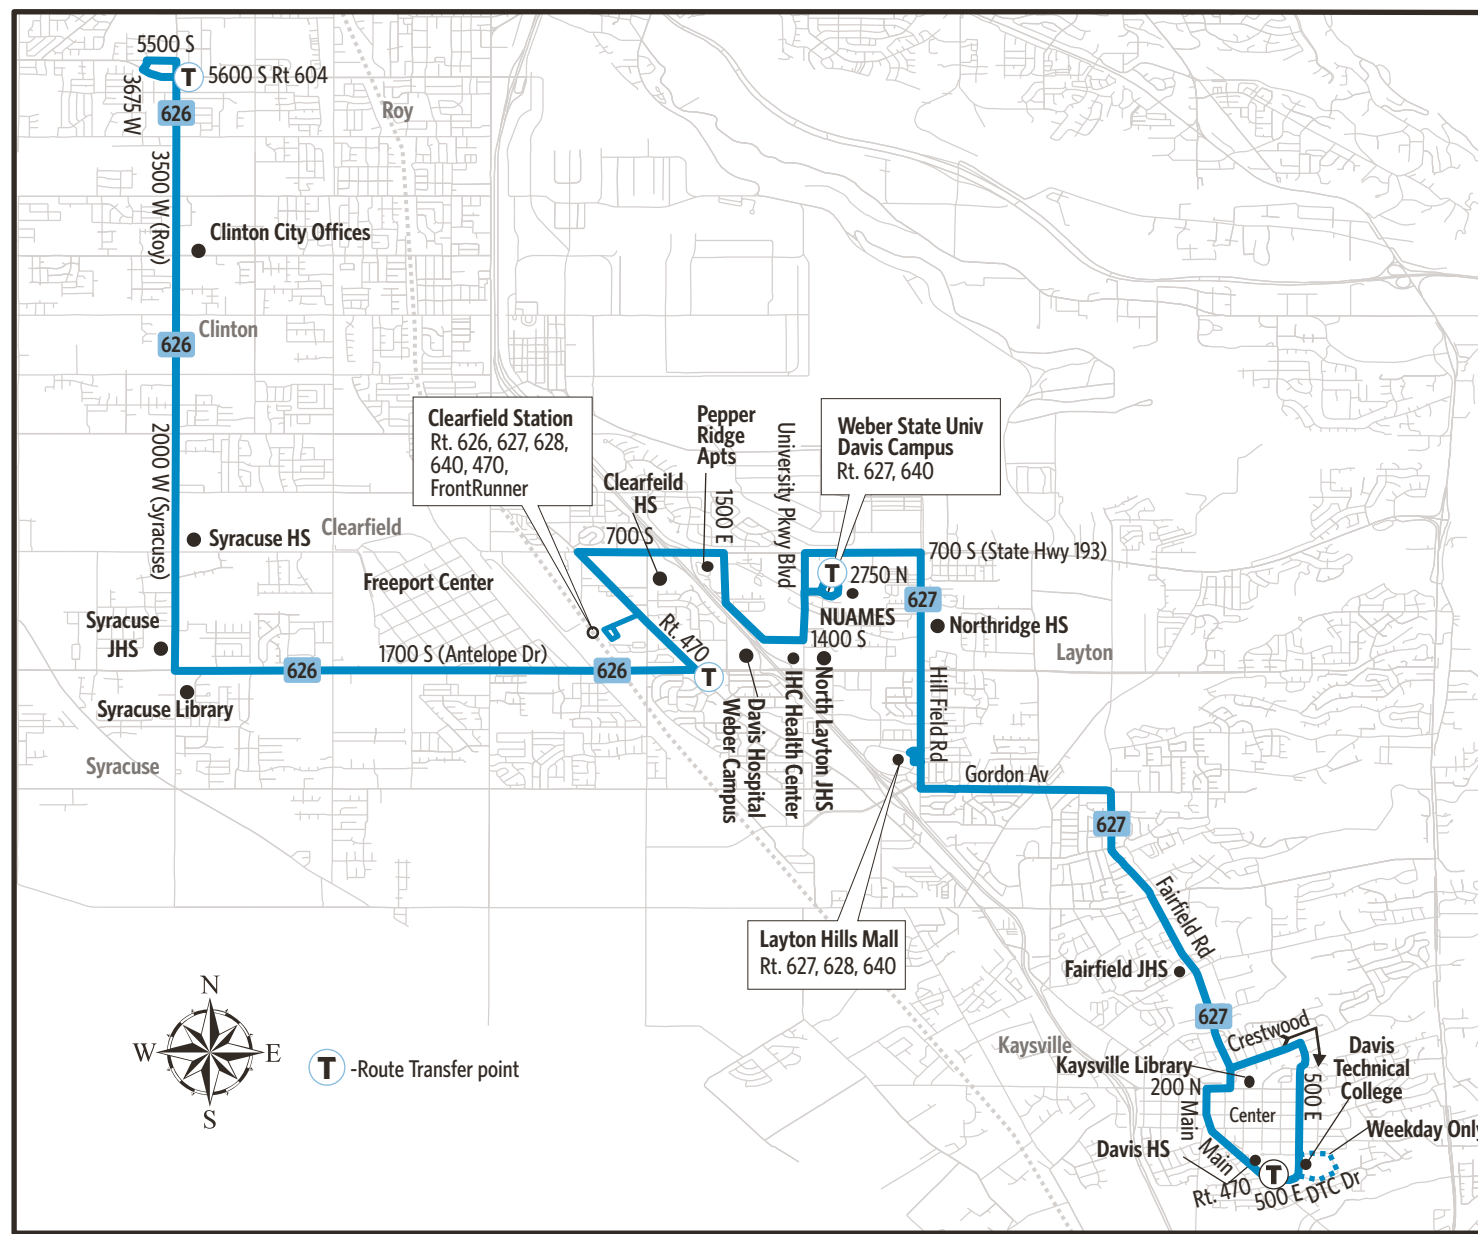

Routes 626 & 627 West Roy/Clearfield Station/WSU Davis/Kaysville/DTC

SEE SOMETHING?
SAY SOMETHING!

To contact UTA police:
Call: 801-287-EYES (801-287-3937)
Or Text UTATIP and your tip to 274637

INTERPRETER

HOW TO USE THIS SCHEDULE

Determine your timepoint based on when you want to leave or when you want to arrive. Read across for your destination and down for your time and direction of travel. A route map is provided to help you relate to the timepoints shown. Weekday, Saturday & Sunday schedules differ from one another.

TRANSFERS

Upon payment of a fare, a transfer is good for travel in any direction, including return trip, for two (2) hours until the time cut. The value of a transfer towards a fare on a more expensive service is the regular cash fare.

West Roy, Clinton,
Clearfield, Syracuse,
Clearfield Station
Davis Hospital Weber Campus
NUAMES, WSU Davis Campus,
Layton Hills Mall,
Kaysville, DTC