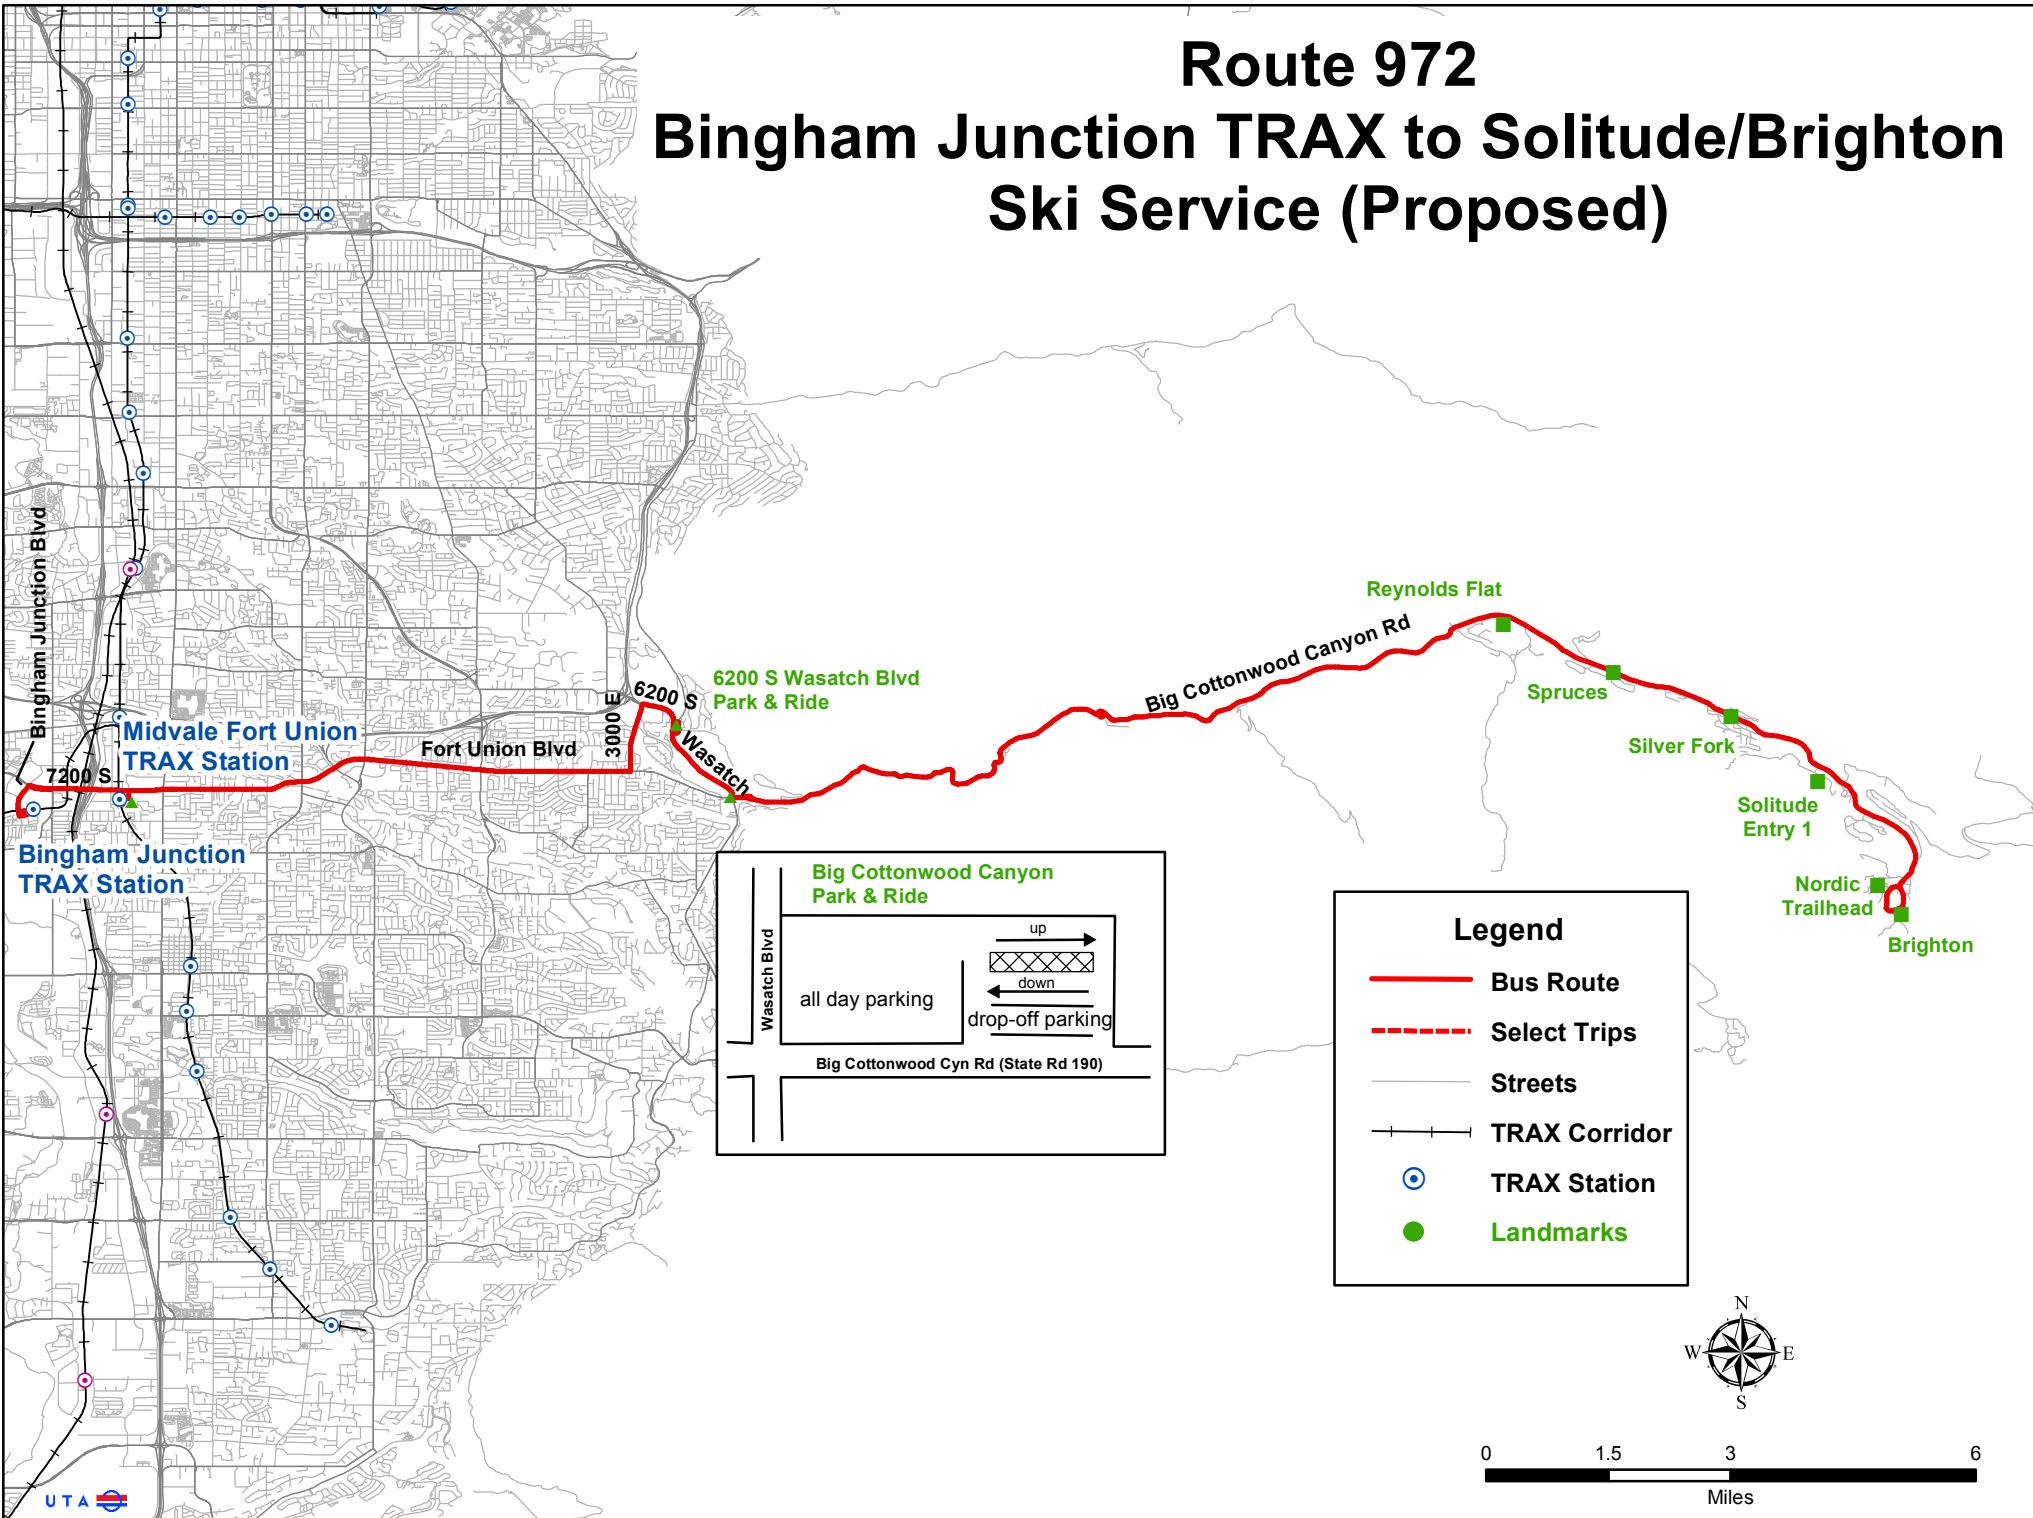

Route 972

Bingham Junction TRAX to Solitude/Brighton Ski Service (Proposed)

Legend

- Bus Route
- - - Select Trips
- Streets
- +— TRAX Corridor
- ⊙ TRAX Station
- Landmarks