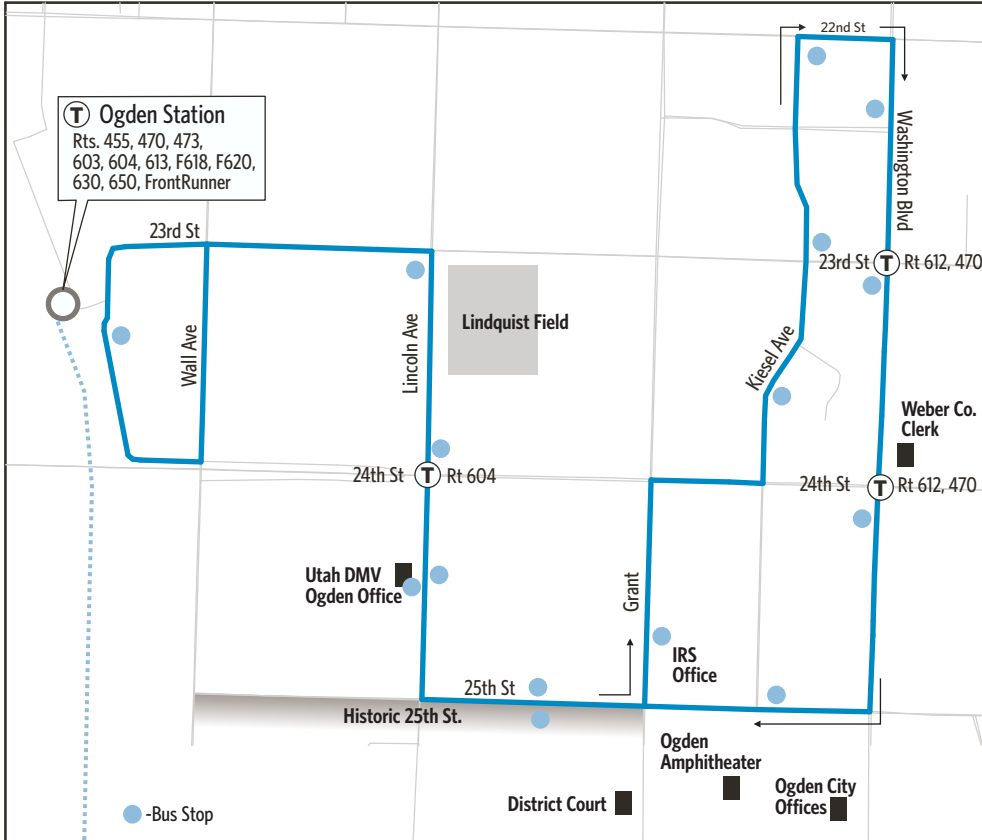

Route 601 Ogden Trolley

For Information Call 801-RIDE-UTA (801-743-3882)
 outside Salt Lake County 888-RIDE-UTA (888-743-3882)
www.rideuta.com

601

HOW TO USE THIS SCHEDULE

Determine your timepoint based on when you want to leave or when you want to arrive. Read across for your destination and down for your time and direction of travel. A route map is provided to help you relate to the timepoints shown. Weekday, Saturday & Sunday schedules differ from one another.