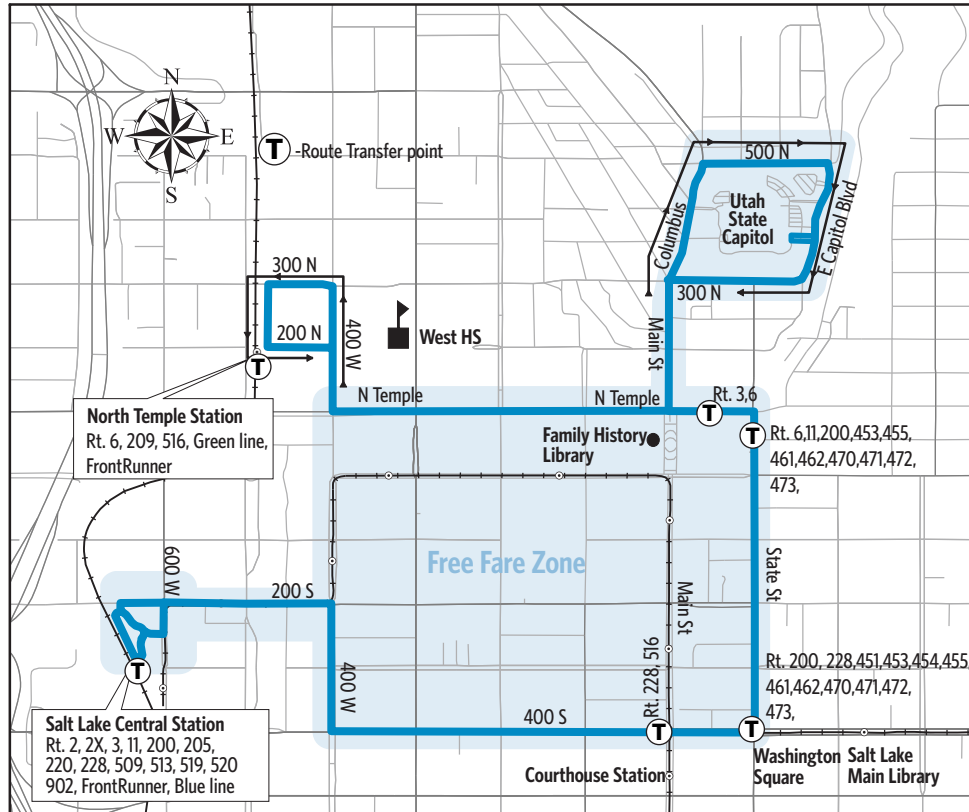

Route 500 - State Capitol

For Information Call 801-RIDE-UTA (801-743-3882)
outside Salt Lake County 888-RIDE-UTA (888-743-3882)
www.rideuta.com

500

HOW TO USE THIS SCHEDULE

Determine your timepoint based on when you want to leave or when you want to arrive. Read across for your destination and down for your time and direction of travel. A route map is provided to help you relate to the timepoints shown. Weekday, Saturday & Sunday schedules differ from one another.

LOST AND FOUND

Weber/South Davis: 801-626-1207 option 3
Utah County: 801-227-8923
Salt Lake County: 801-287-4664
F-Route: 801-287-5355

FARES

Exact Fare is required. Fares are subject to change.

ACCESSIBLE SERVICE

Upon payment of a fare, a transfer is good for travel in any direction, including return trip, for two (2) hours until the time cut. The value of a transfer towards a fare on a more expensive service is the regular cash fare.

BIKES ON BUSES

The Bikes on Buses service is available on all buses, except Paratransit.

HOLIDAYS

Please check rideuta.com for holiday service information.

State Capitol

North Temple Station
State Capitol
Downtown Salt Lake
Salt Lake Central Station