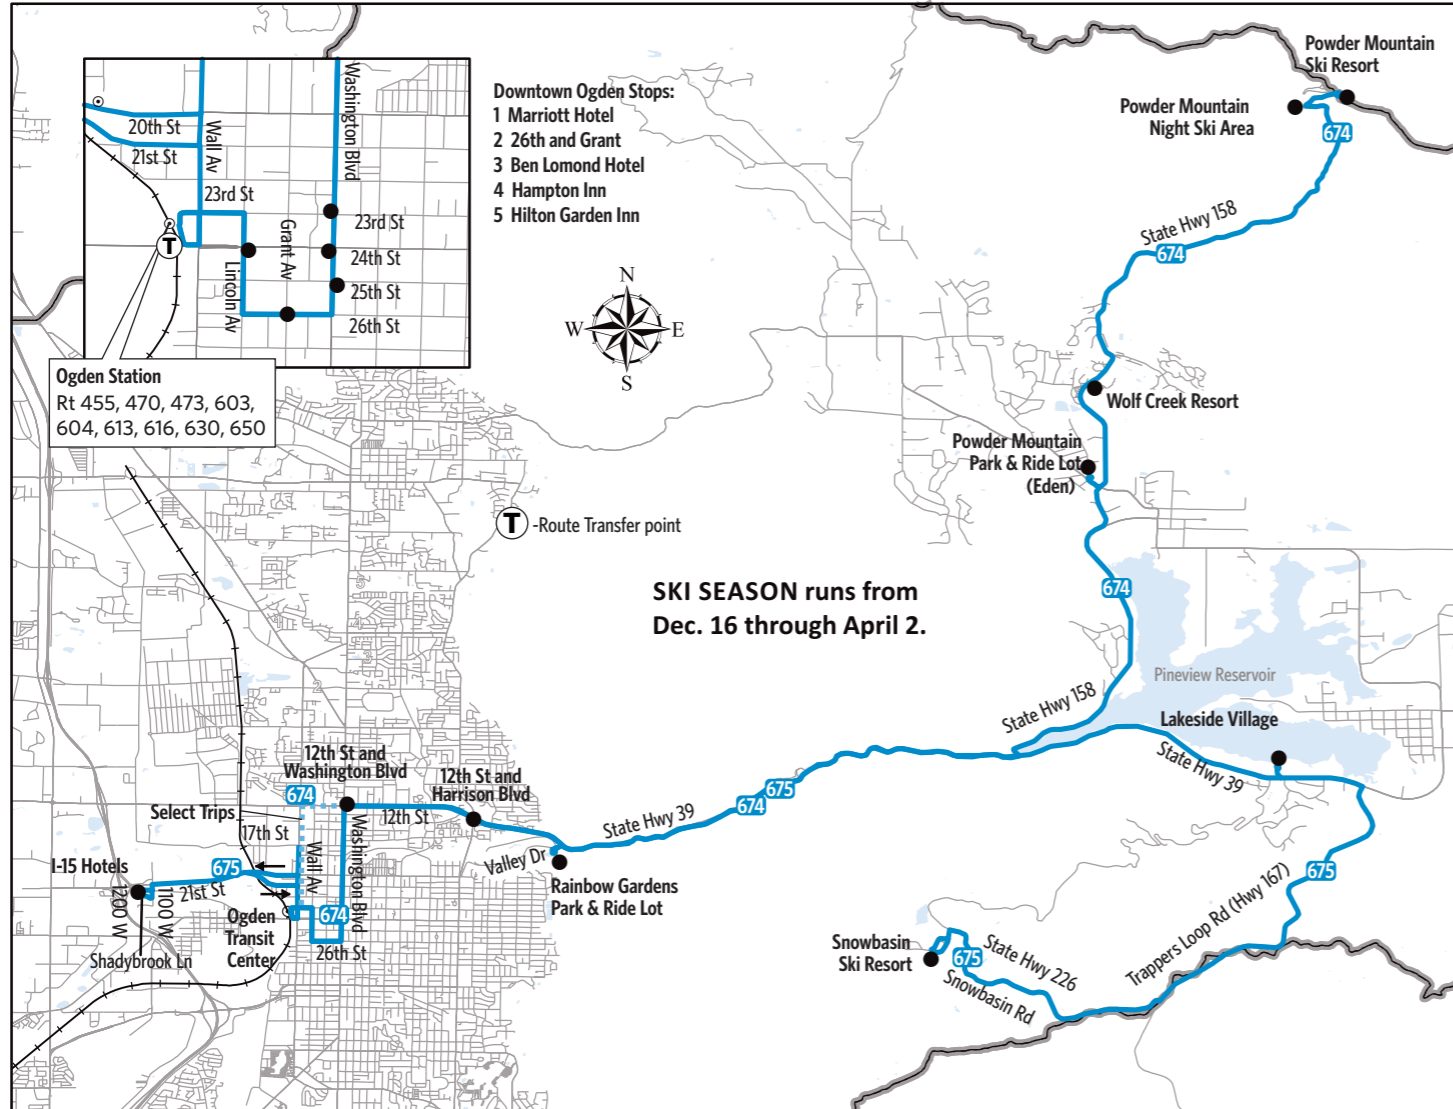

Ogden Ski Service

Route 674 to Powder Mountain Resort Route 675 to Snowbasin Resort

For Information Call 801-RIDE-UTA (801-743-3882)
outside Salt Lake County 888-RIDE-UTA (888-743-3882)
www.rideuta.com

674, 675

HOW TO USE THIS SCHEDULE

Determine your timepoint based on when you want to leave or when you want to arrive. Read across for your destination and down for your time and direction of travel. A route map is provided to help you relate to the timepoints shown. Weekday, Saturday & Sunday schedules differ from one another.

Upon payment of a fare, a transfer is good for travel in any direction, including return trip, for two (2) hours until the time cut. The value of a transfer towards a fare on a more expensive service is the regular cash fare.

Dec 16, 2017 - Apr 1, 2018
 (Dates depend on snow conditions)

December 16, 2017 to April 2, 2018

674

To Powder Mountain

Ogden Station	24th Street & Lincoln Ave	26th Street & Grant Ave (Ogden)	25th Street & Washington	22nd Street & Washington	12th Street & Washington	Rainbow Gardens Park & Ride	Eden Powder Mtn Park & Ride	Wolf Creek Drive Moose Hollow	Moose Hollow Condominiums	Powder Mtn Ski Resort
655a	657a	659a	700a	702a	706a	710a	726a	731a	733a	757a
730	733	735	736	738	742	747	804	809	811	840
* ----	----	----	----	----	----	747	804	809	811	840
830	833	835	836	838	842	847	904	909	911	940
* ----	----	----	----	----	----	847	904	909	911	940
1200p	1203p	1205p	1206p	1208p	1212p	1217p	1234p	1239p	1241p	110p
200	203	205	206	208	212	217	234	239	241	310
410	----	----	----	----	----	420	435	----	----	500