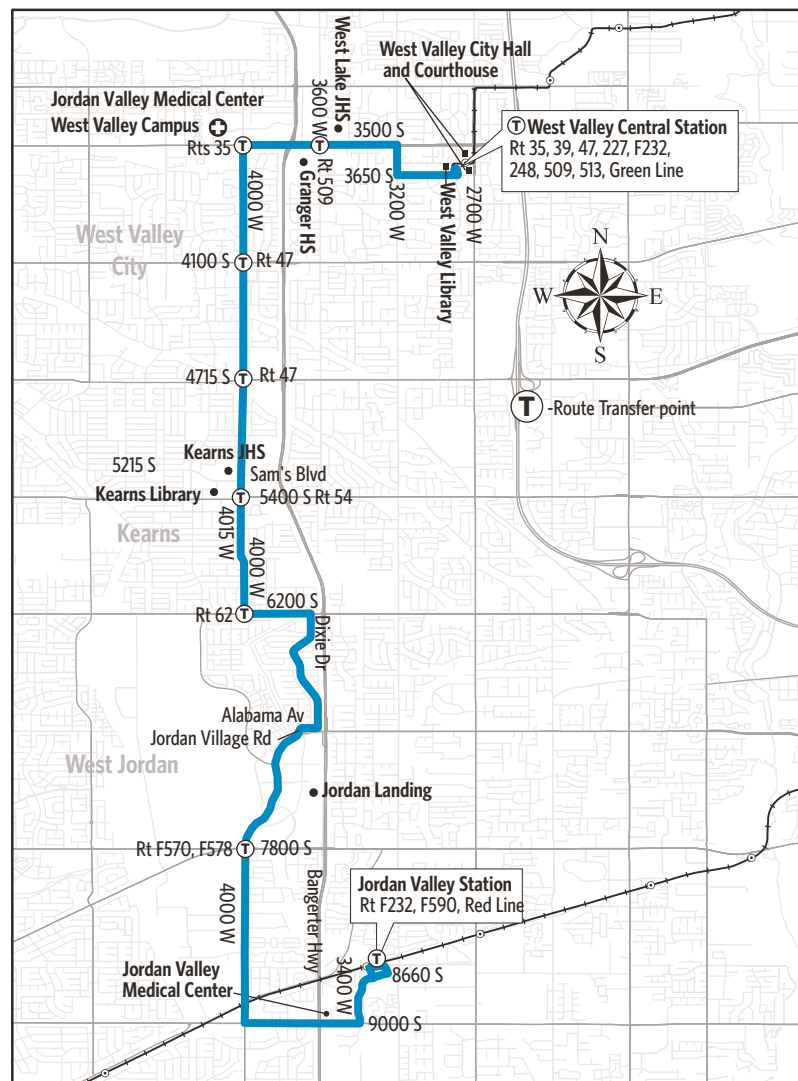

To West Valley Central Station

Jordan Valley Station	9000 S & 4000 W	Jordan Landing	6500 S & Dixie Dr	5400 S & 4015 W	4700 S & 4000 W	3500 S & 4000 W	West Valley Central Station
620a	624a	629a	633a	640a	643a	648a	656a
720	724	729	733	740	743	748	756
817	821	826	831	838	842	848	856
917	921	926	931	938	942	948	956
1017	1021	1026	1031	1038	1042	1048	1056
1117	1121	1126	1131	1138	1142	1148	1156
1217p	1221p	1226p	1231p	1238p	1242p	1248p	1256p
117	121	126	131	138	142	148	156
217	221	226	231	238	242	248	256
317	321	326	331	338	342	348	356
417	421	426	431	438	442	448	456
517	521	526	531	538	542	548	556
617	621	626	631	638	642	648	656
720	724	729	733	740	743	748	756
820	824	829	833	840	843	848	856
920	924	929	933	940	943	948	956

PLAN AND PAY WITH transit

Available in the App Store and Google Play.

Route 240 - 4000 West / Dixie Valley

For Information Call 801-RIDE-UTA (801-743-3882) outside Salt Lake County 888-RIDE-UTA (888-743-3882) www.rideuta.com

HOW TO USE THIS SCHEDULE

Determine your timepoint based on when you want to leave or when you want to arrive. Read across for your destination and down for your time and direction of travel. A route map is provided to help you relate to the timepoints shown. Weekday, Saturday & Sunday schedules differ from one another.

UTA SERVICE DIRECTORY

- General Information, Schedules, Trip Planning and Customer Feedback: 801-RIDE-UTA (801-743-3882)
- Outside Salt Lake County call 888-RIDE-UTA (888-743-3882)
- For 24 hour automated service for next bus available use option 1. Have stop number and 3 digit route number (use 0 or 00 if number is not 3 digits).
- Pass By Mail Information 801-287-2204
- For Employment information please visit <http://www.rideuta.com/careers/>
- Travel Training 801-287-2275

LOST AND FOUND

Weber/South Davis: 801-626-1207 option 3
Utah County: 801-227-8923
Salt Lake County: 801-287-4664

FARES

Exact Fare is required. Fares are subject to change.

ACCESSIBLE SERVICE

Wheelchair accessible buses are available on all routes. Alternate format schedules are available upon request. Telephone communication for deaf/hearing impaired persons is available by dialing 711.

TRANSFERS

Upon payment of a fare, a transfer is good for travel in any direction, including return trip, for two (2) hours until the time cut. The value of a transfer towards a fare on a more expensive service is the regular cash fare.

BIKES ON BUSES

The Bikes on Buses service is available on all buses, except Paratransit.

HOLIDAYS

Please check rideuta.com for holiday service information.