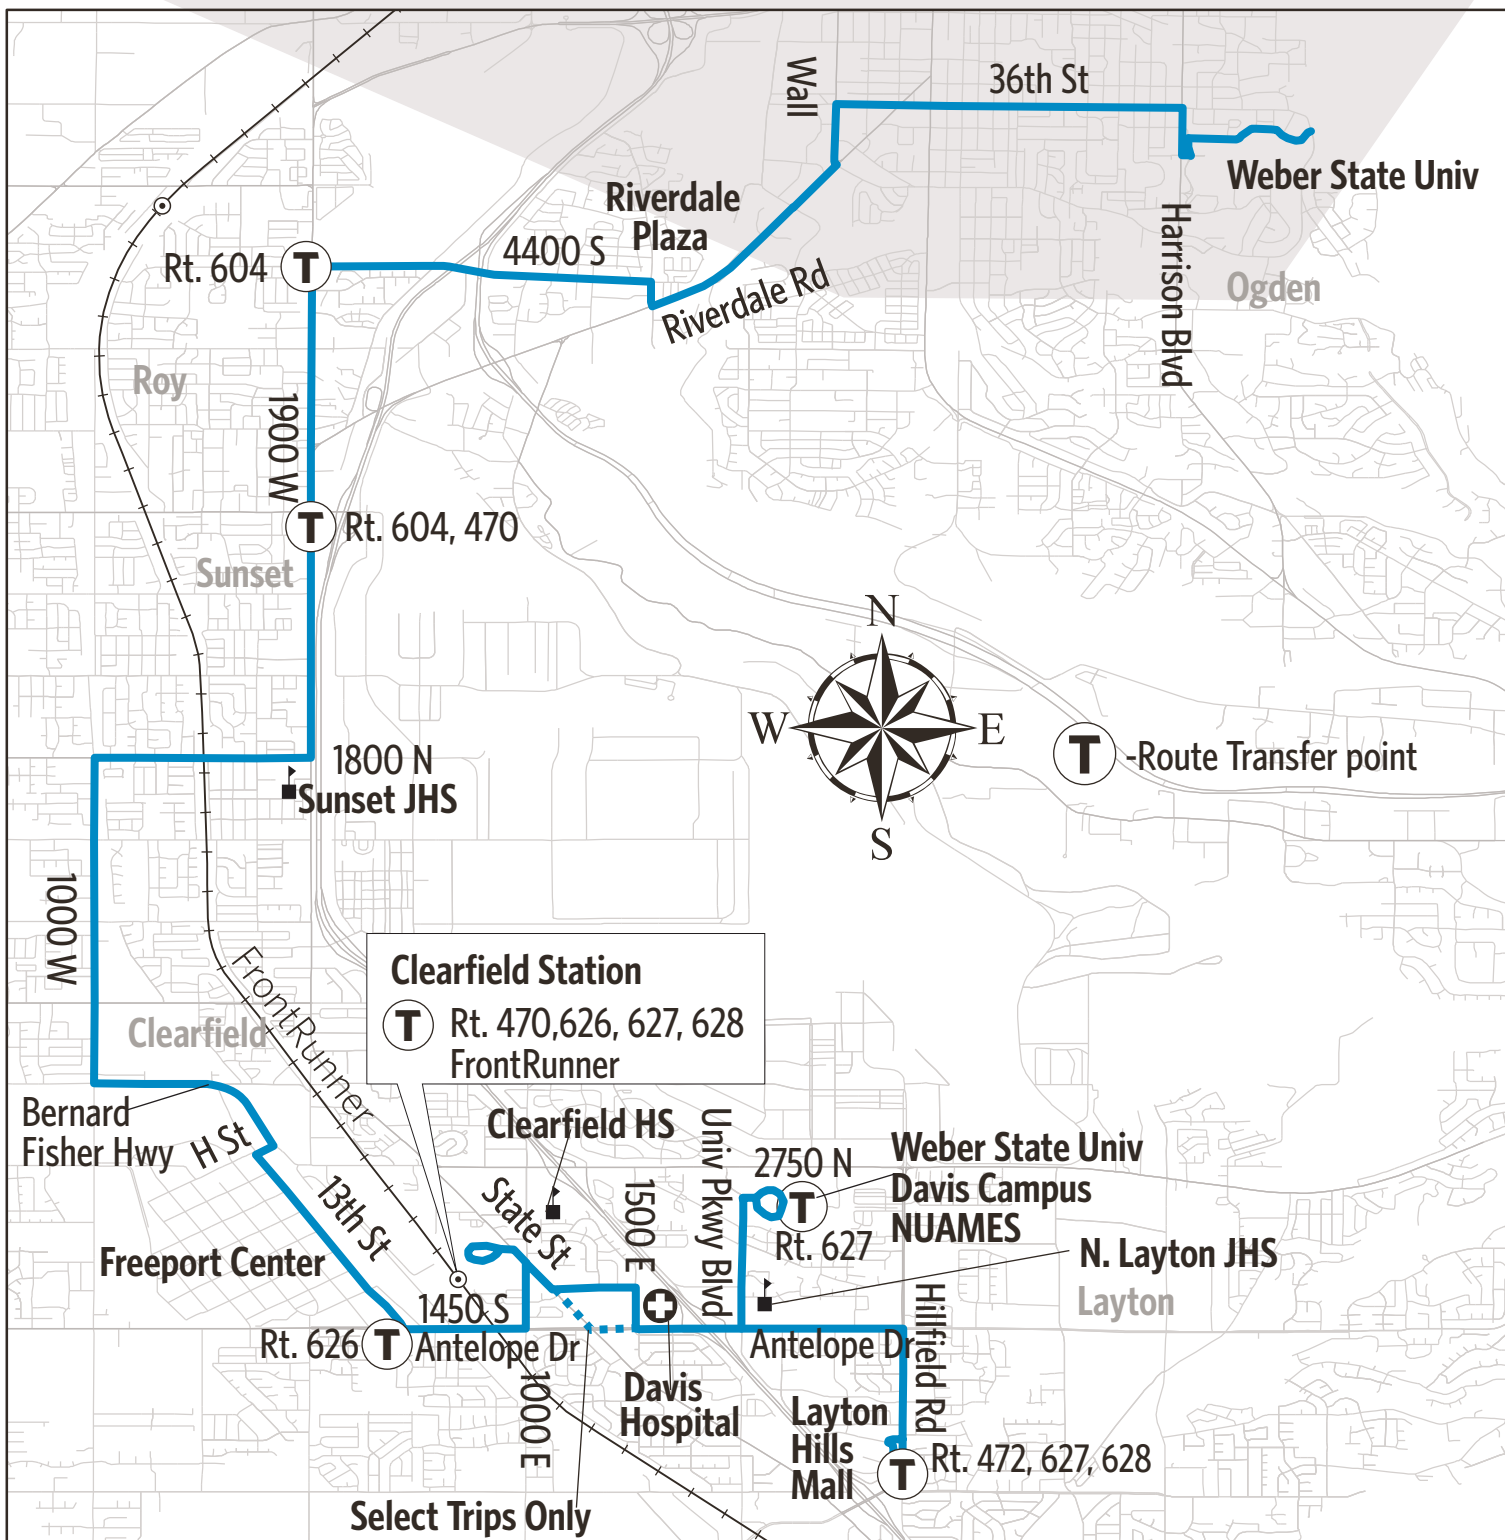

HOLIDAYS

Please check rideuta.com for holiday service information.