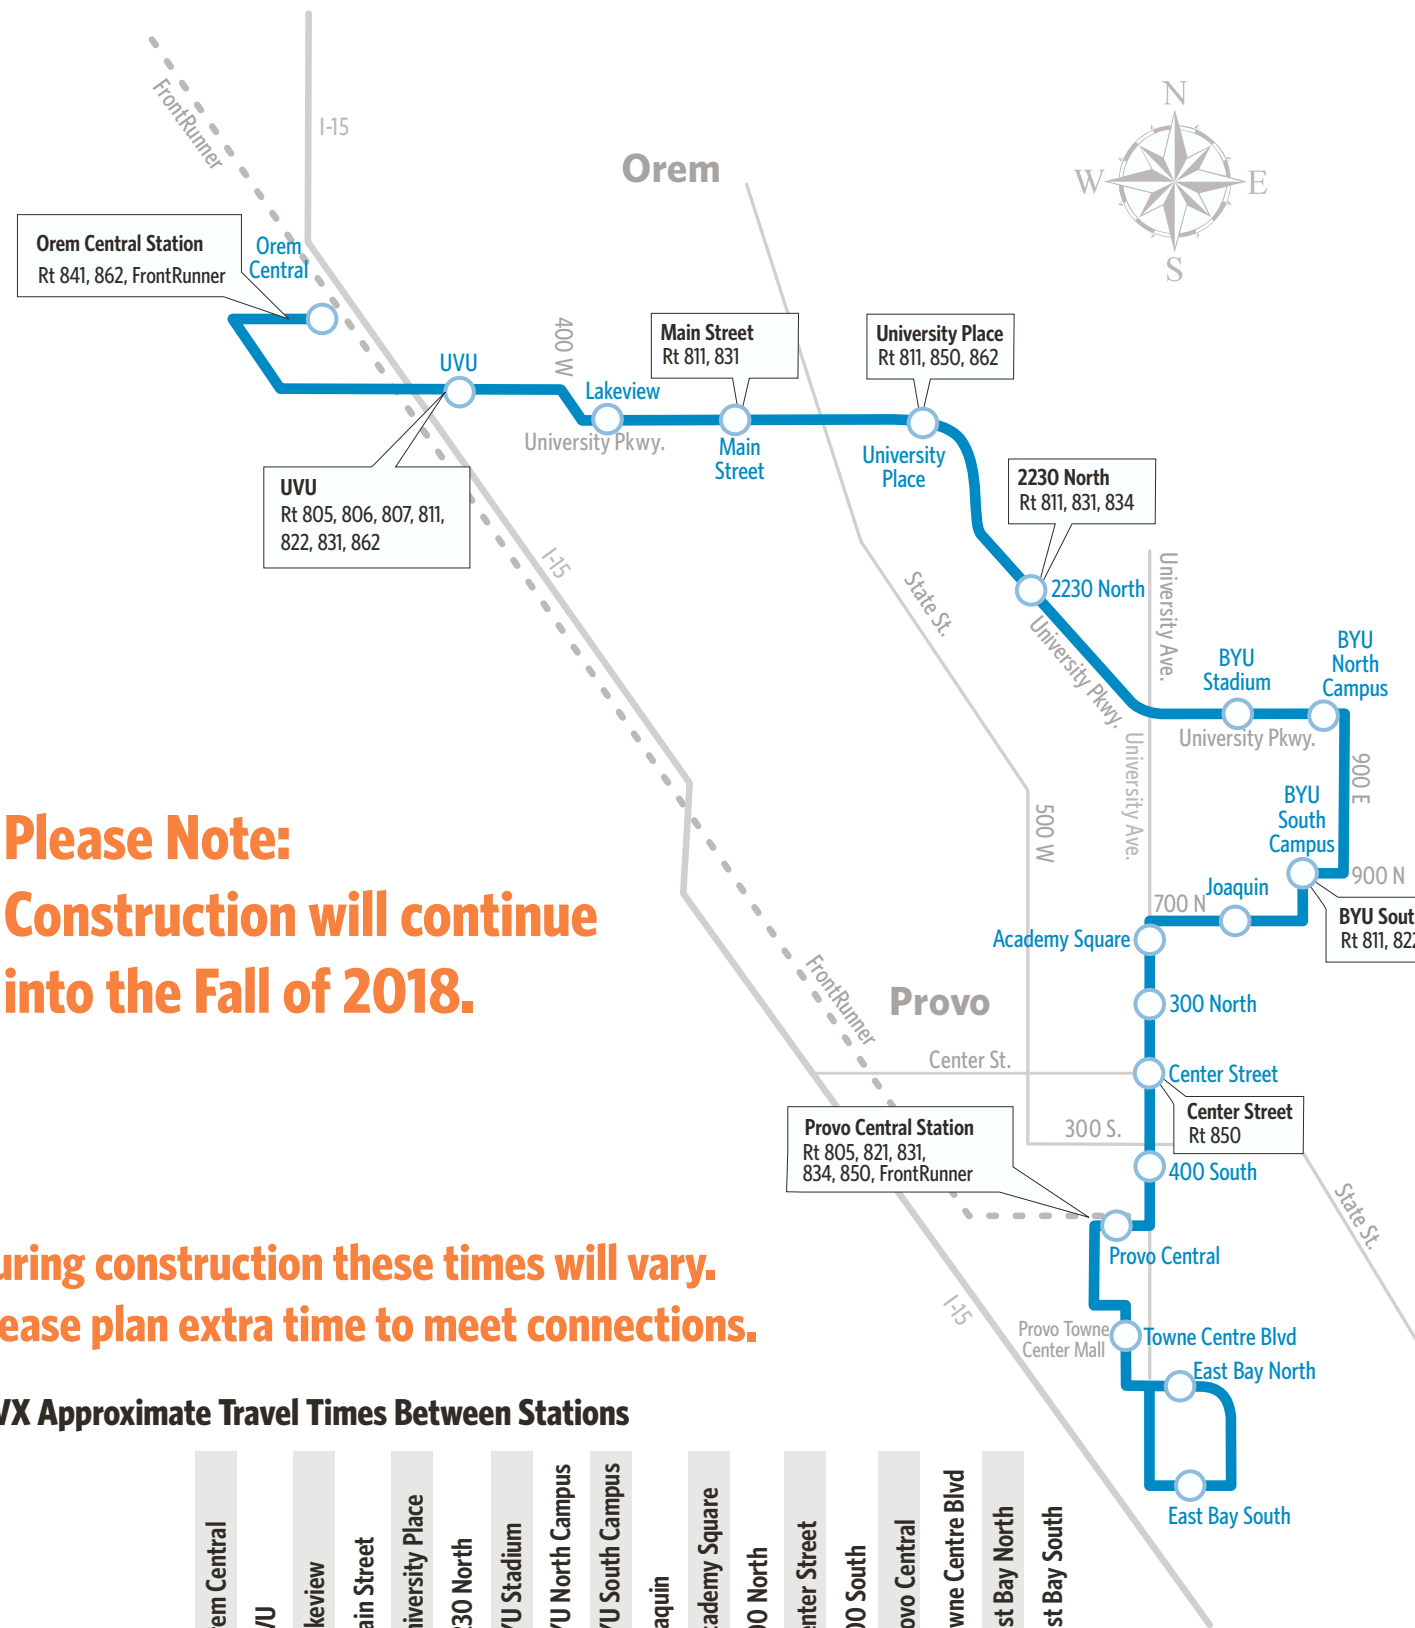

# UVX Route 830X

**Please Note:**  
Construction will continue into the Fall of 2018.

During construction these times will vary. Please plan extra time to meet connections.