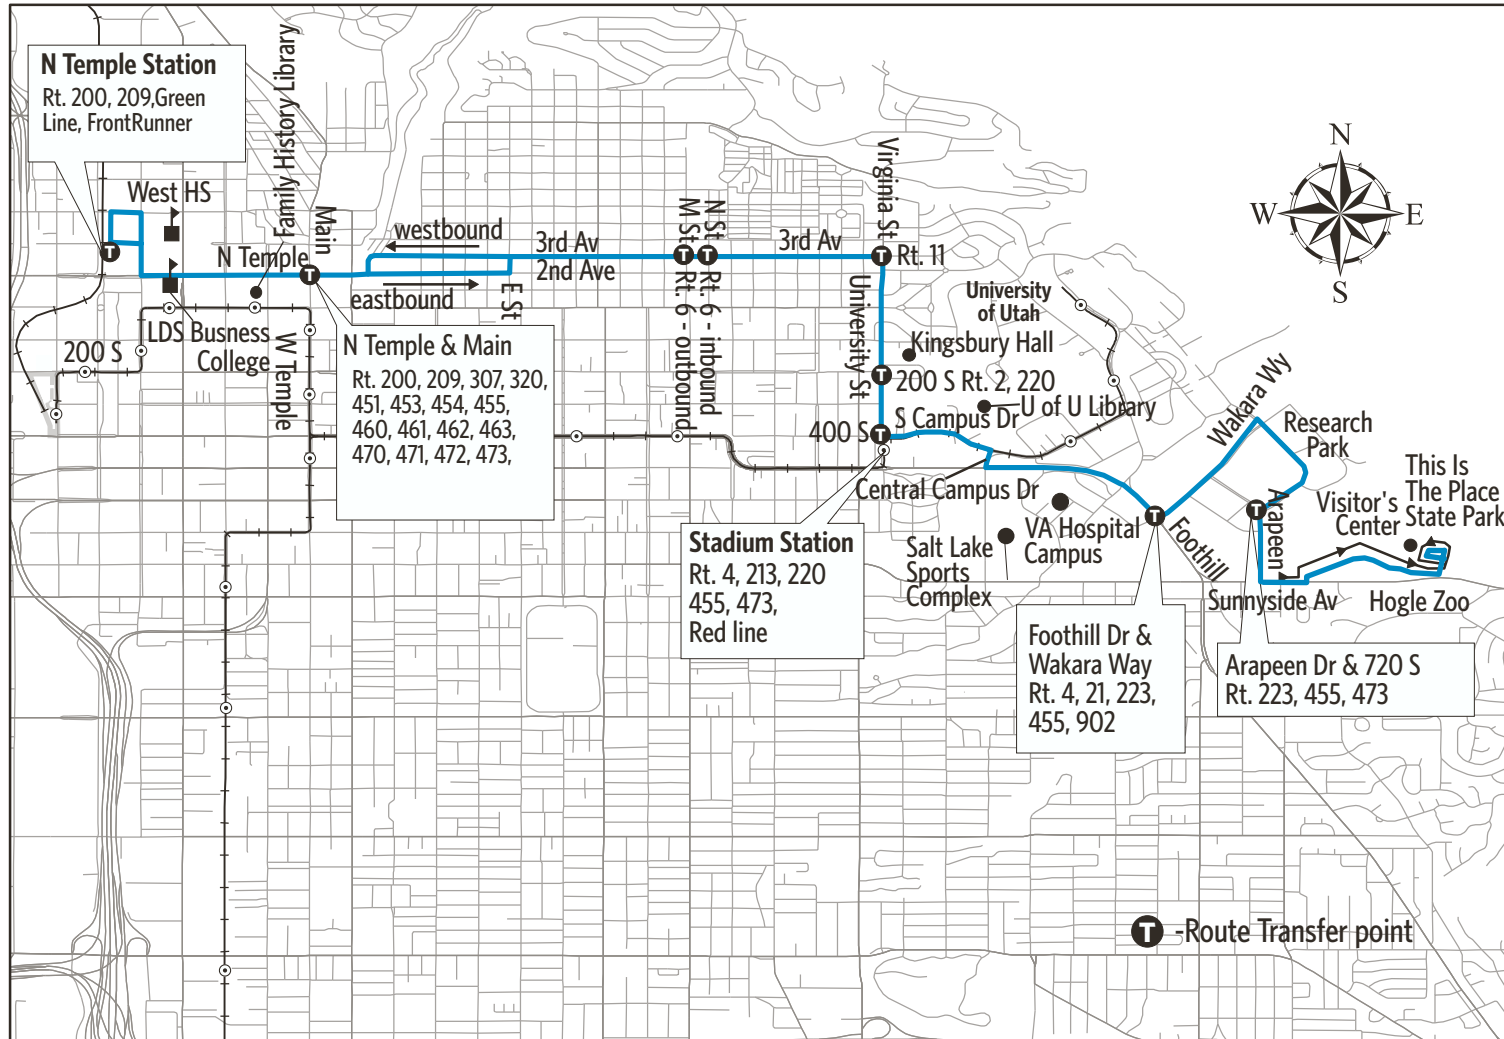

Route 3 - 3rd Avenue

For Information Call 801-RIDE-UTA (801-743-3882)
outside Salt Lake County 888-RIDE-UTA (888-743-3882)
www.rideuta.com

3

HOW TO USE THIS SCHEDULE

Determine your timepoint based on when you want to leave or when you want to arrive. Read across for your destination and down for your time and direction of travel. A route map is provided to help you relate to the timepoints shown. Weekday, Saturday & Sunday schedules differ from one another.

UTA SERVICE DIRECTORY

- General Information, Schedules, Trip Planning and Customer Feedback: 801-RIDE-UTA (801-743-3882)
- Outside Salt Lake County call 888-RIDE-UTA (888-743-3882)
- For 24 hour automated service for next bus available use option 1. Have stop number and 3 digit route number (use 0 or 00 if number is not 3 digits).
- Pass By Mail Information 801-287-2204
- For Employment information please visit <http://www.rideuta.com/careers/>
- Travel Training 801-287-2275

LOST AND FOUND

Weber/South Davis: 801-626-1207 option 3
Utah County: 801-227-8923
Salt Lake County: 801-287-4664

FARES

Exact Fare is required. Fares are subject to change.

ACCESSIBLE SERVICE

Wheelchair accessible buses are available on all routes. Alternate format schedules are available upon request. Telephone communication for deaf/hearing impaired persons is available by dialing 711.

TRANSFERS

Upon payment of a fare, a transfer is good for travel in any direction, including return trip, for two (2) hours until the time cut. The value of a transfer towards a fare on a more expensive service is the regular cash fare.

BIKES ON BUSES

The Bikes on Buses service is available on all buses, except Paratransit.

HOLIDAYS

Please check rideuta.com for holiday service information.