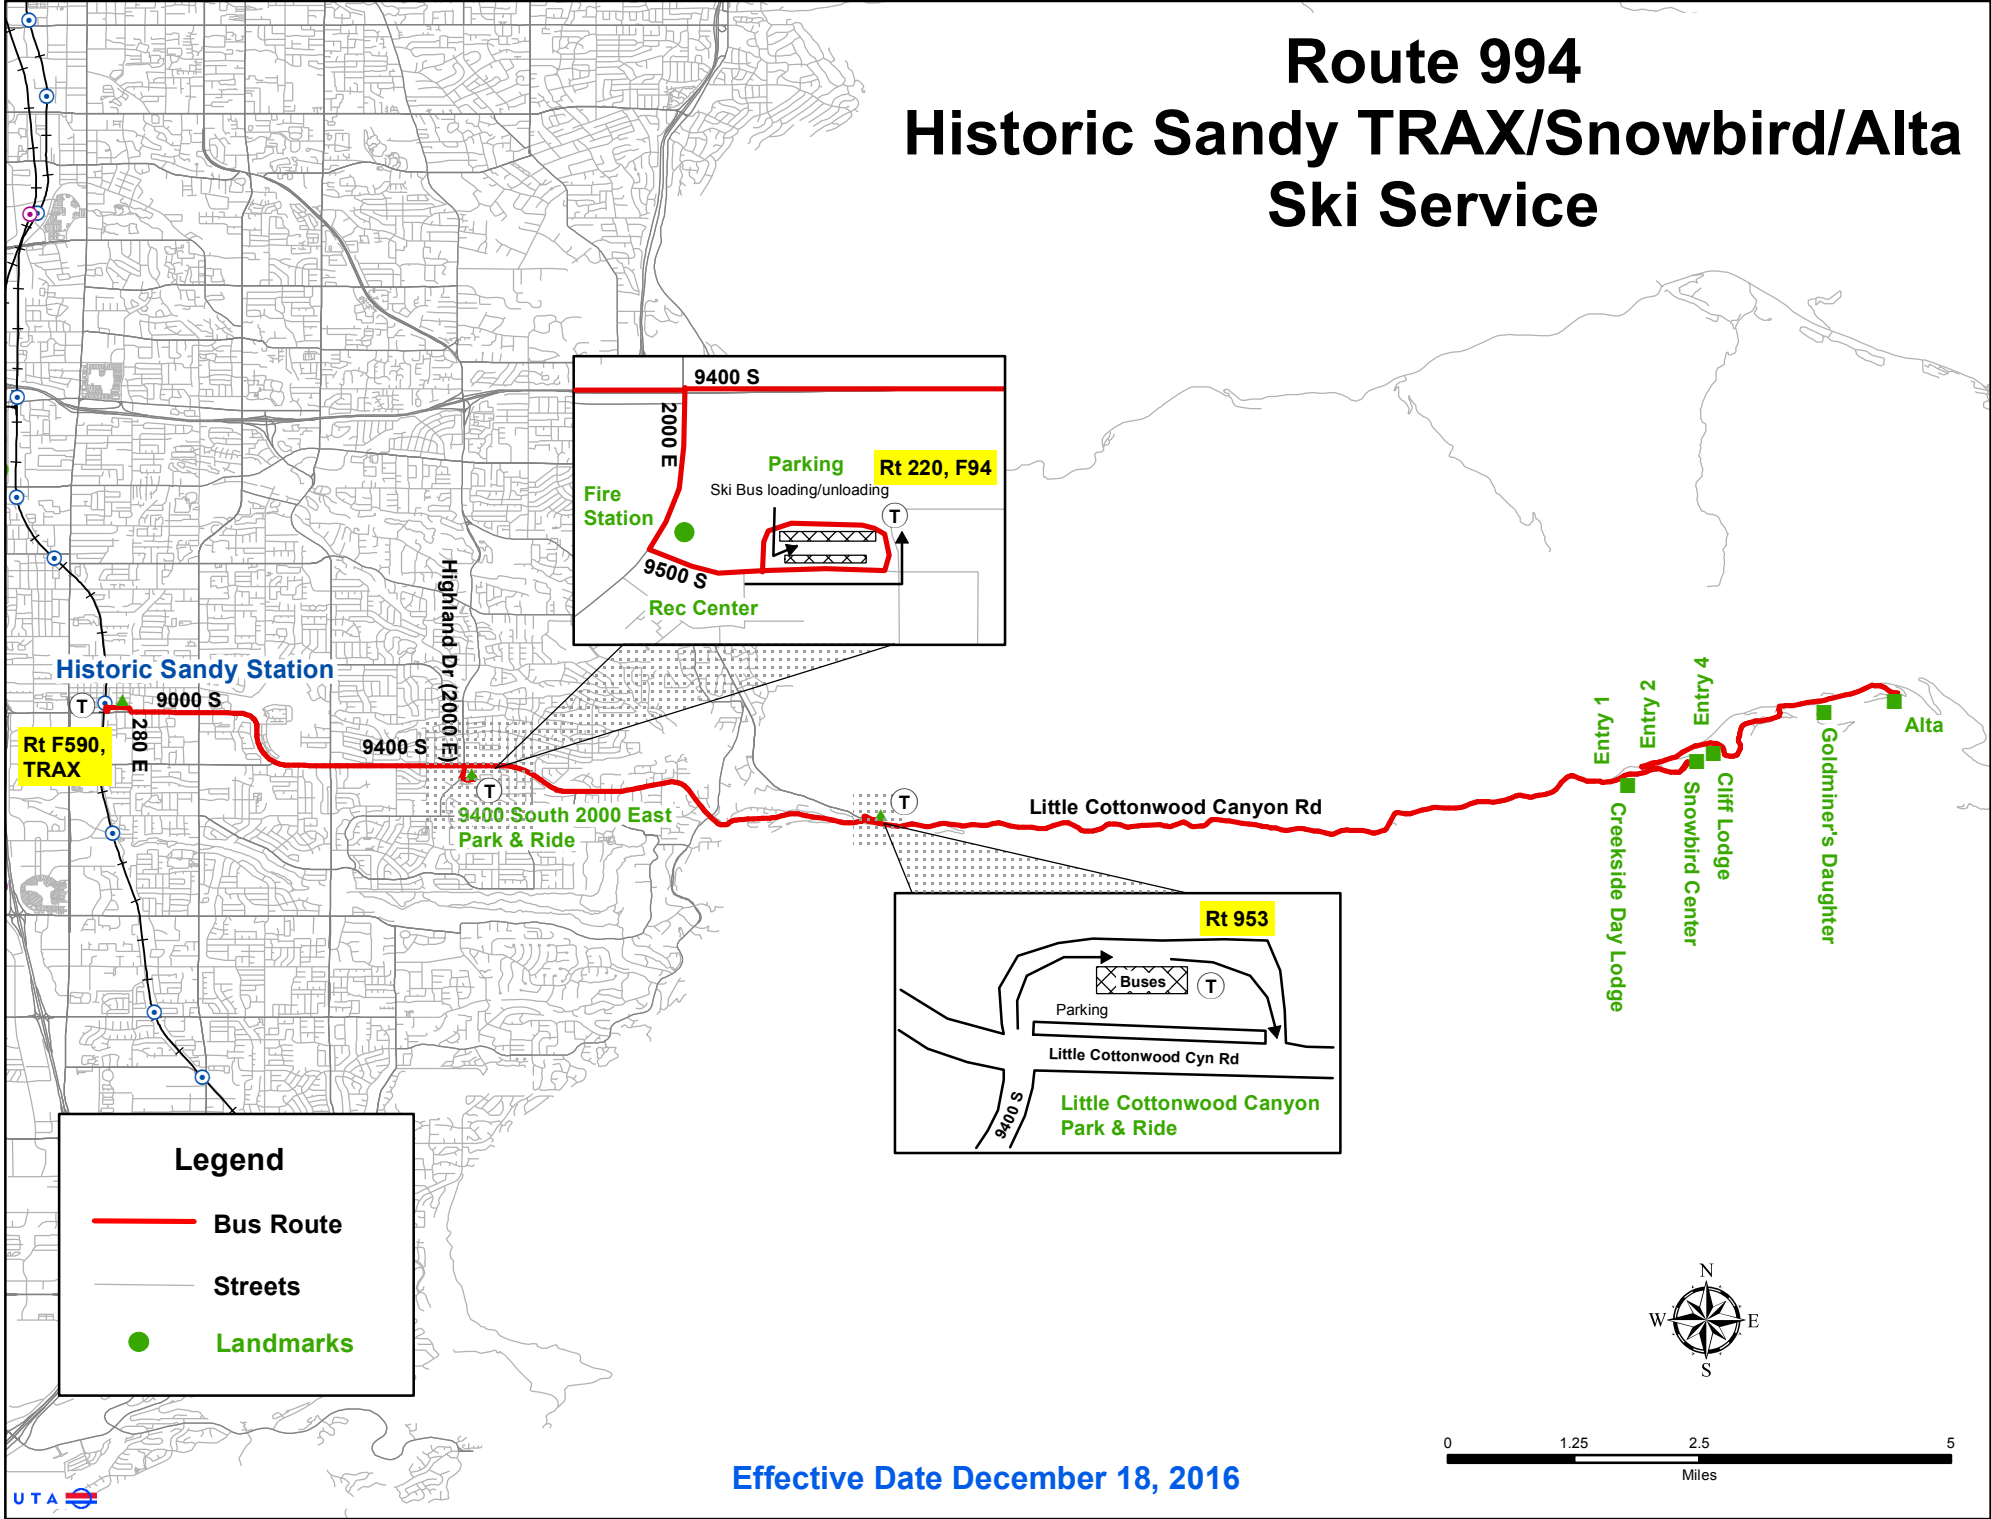

Route 994 Historic Sandy TRAX/Snowbird/Alta Ski Service

Legend

- Bus Route
- Streets
- Landmarks

Rt 953

Buses

Parking

Little Cottonwood Cyn Rd

Little Cottonwood Canyon Park & Ride

S 6000 S

9400 S

2000 E

9500 S

Parking

Rt 220, F94

Ski Bus loading/unloading

Fire Station